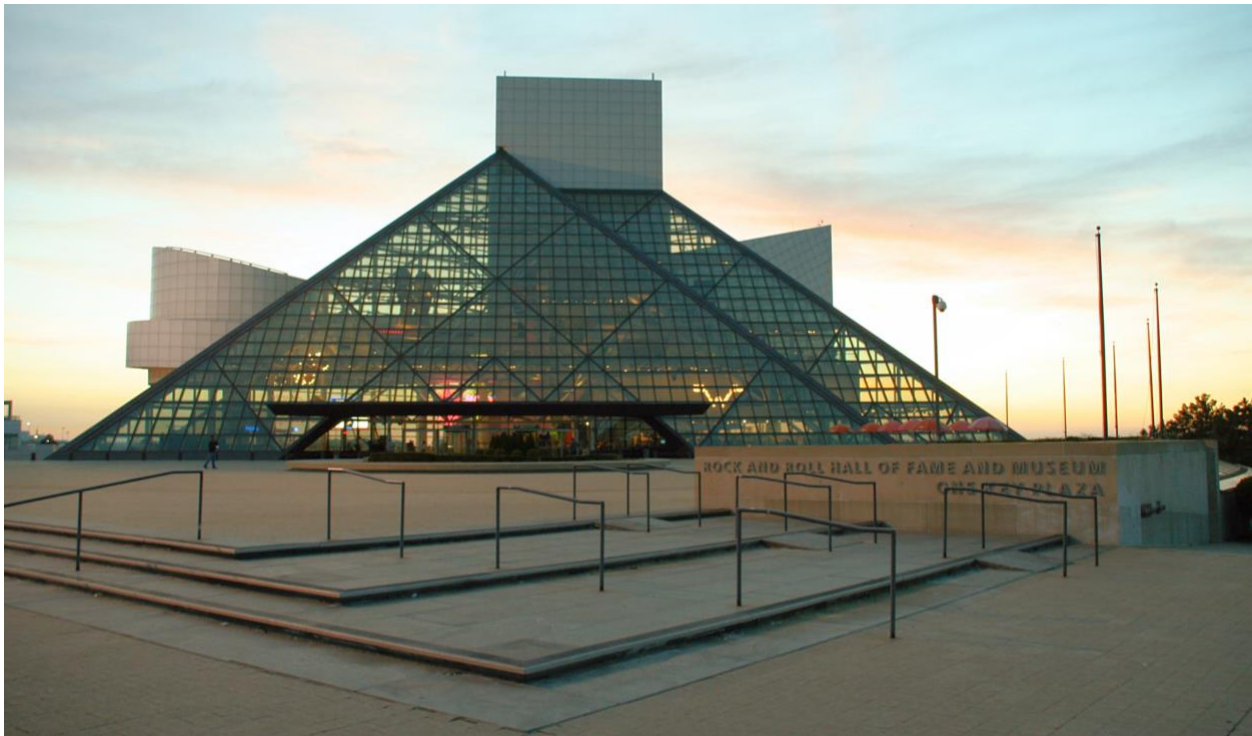

## Famous NABTU Projects Around the Country

Wilshire Grand Hotel: Los Angeles, California

<http://www.wilshiregrandcenter.com/>

**Minnesota Vikings Stadium: Minneapolis, Minnesota**

<https://www.vikings.com/stadium/>

**Rock and Roll Hall of Fame: Cleveland, Ohio**

<https://www.rockhall.com/>

**Disneyland and Disneyworld: Anaheim, CA and Orlando, FL**

**Hoover Dam: Nevada and Arizona**

<https://www.usbr.gov/lc/hooverdam/>

Ivanpah Solar Power Facility: Nipton, California

<https://www.energy.gov/lpo/ivanpah>

*Photo: BrightSource Energy*